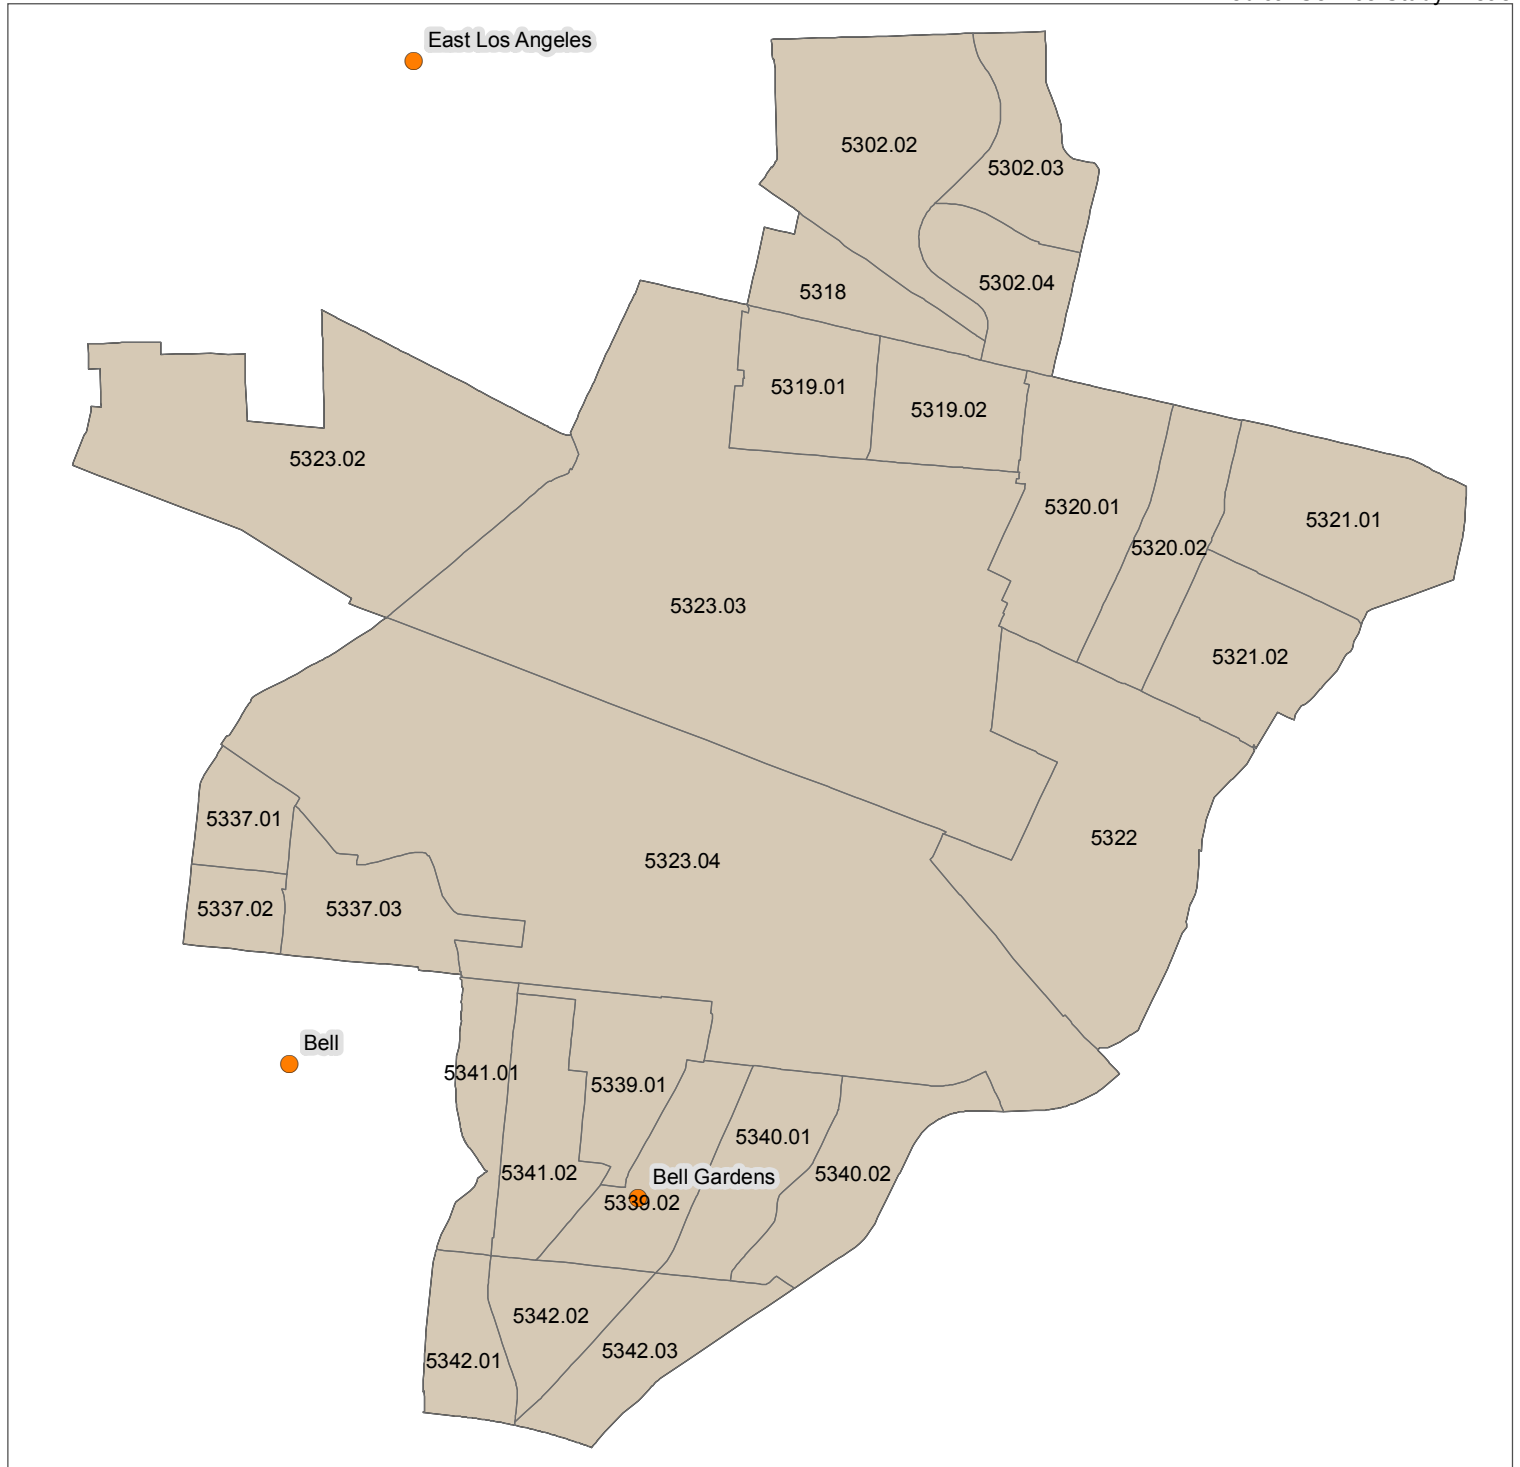

MSSA 78.2c (Urban)
Bell Northeast/Bell Gardens/Commerce/
Maywood/Montebello South

Los Angeles (FIPS 37)

Medical Service Study Areas

Rational Service Area
(2010 Boundaries)

- MSSA Detail (Census Tract)
- MSSA Defined Area
- County