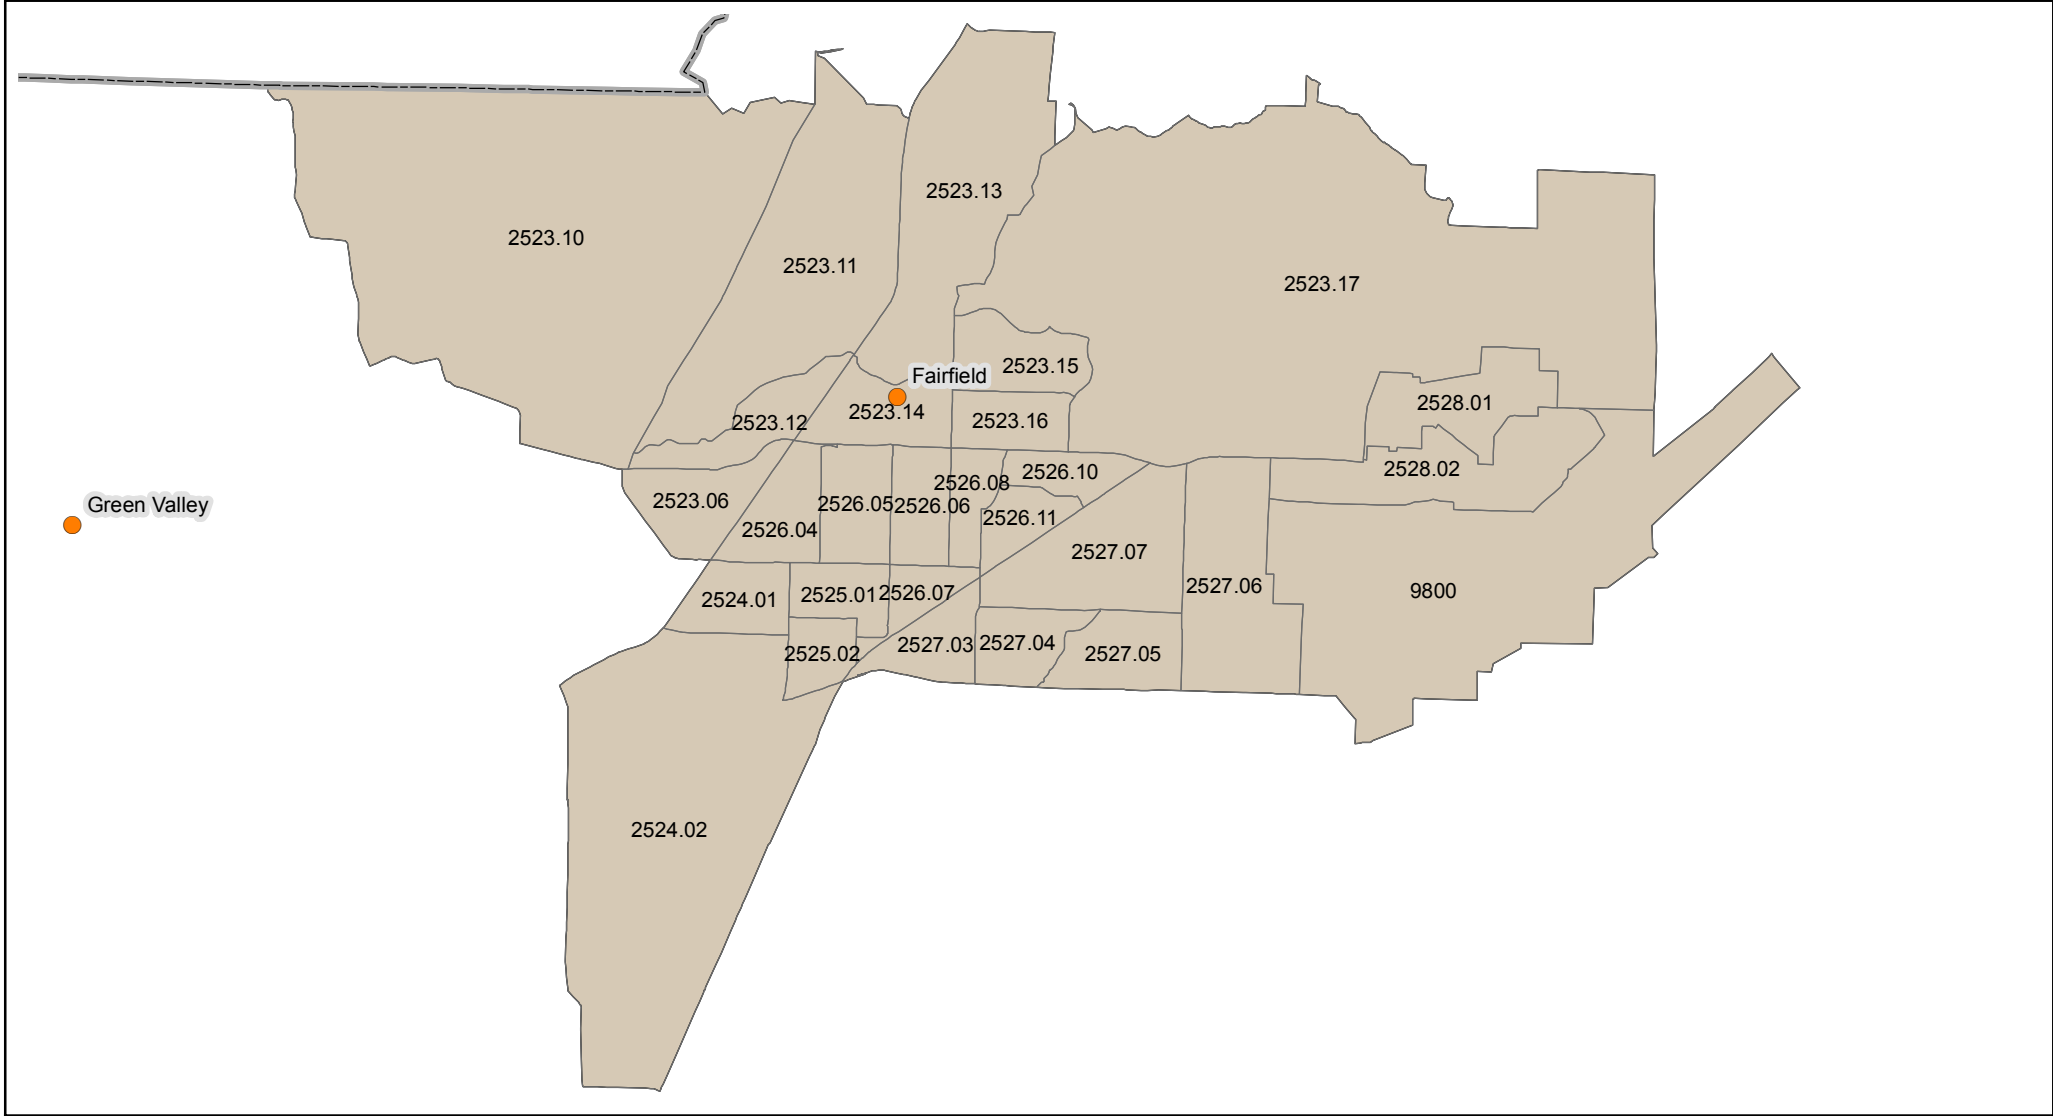

Solano (FIPS 95)

- Rational Service Area (2010 Boundaries)
- MSSA Detail (Census Tract)
- MSSA Defined Area
- County