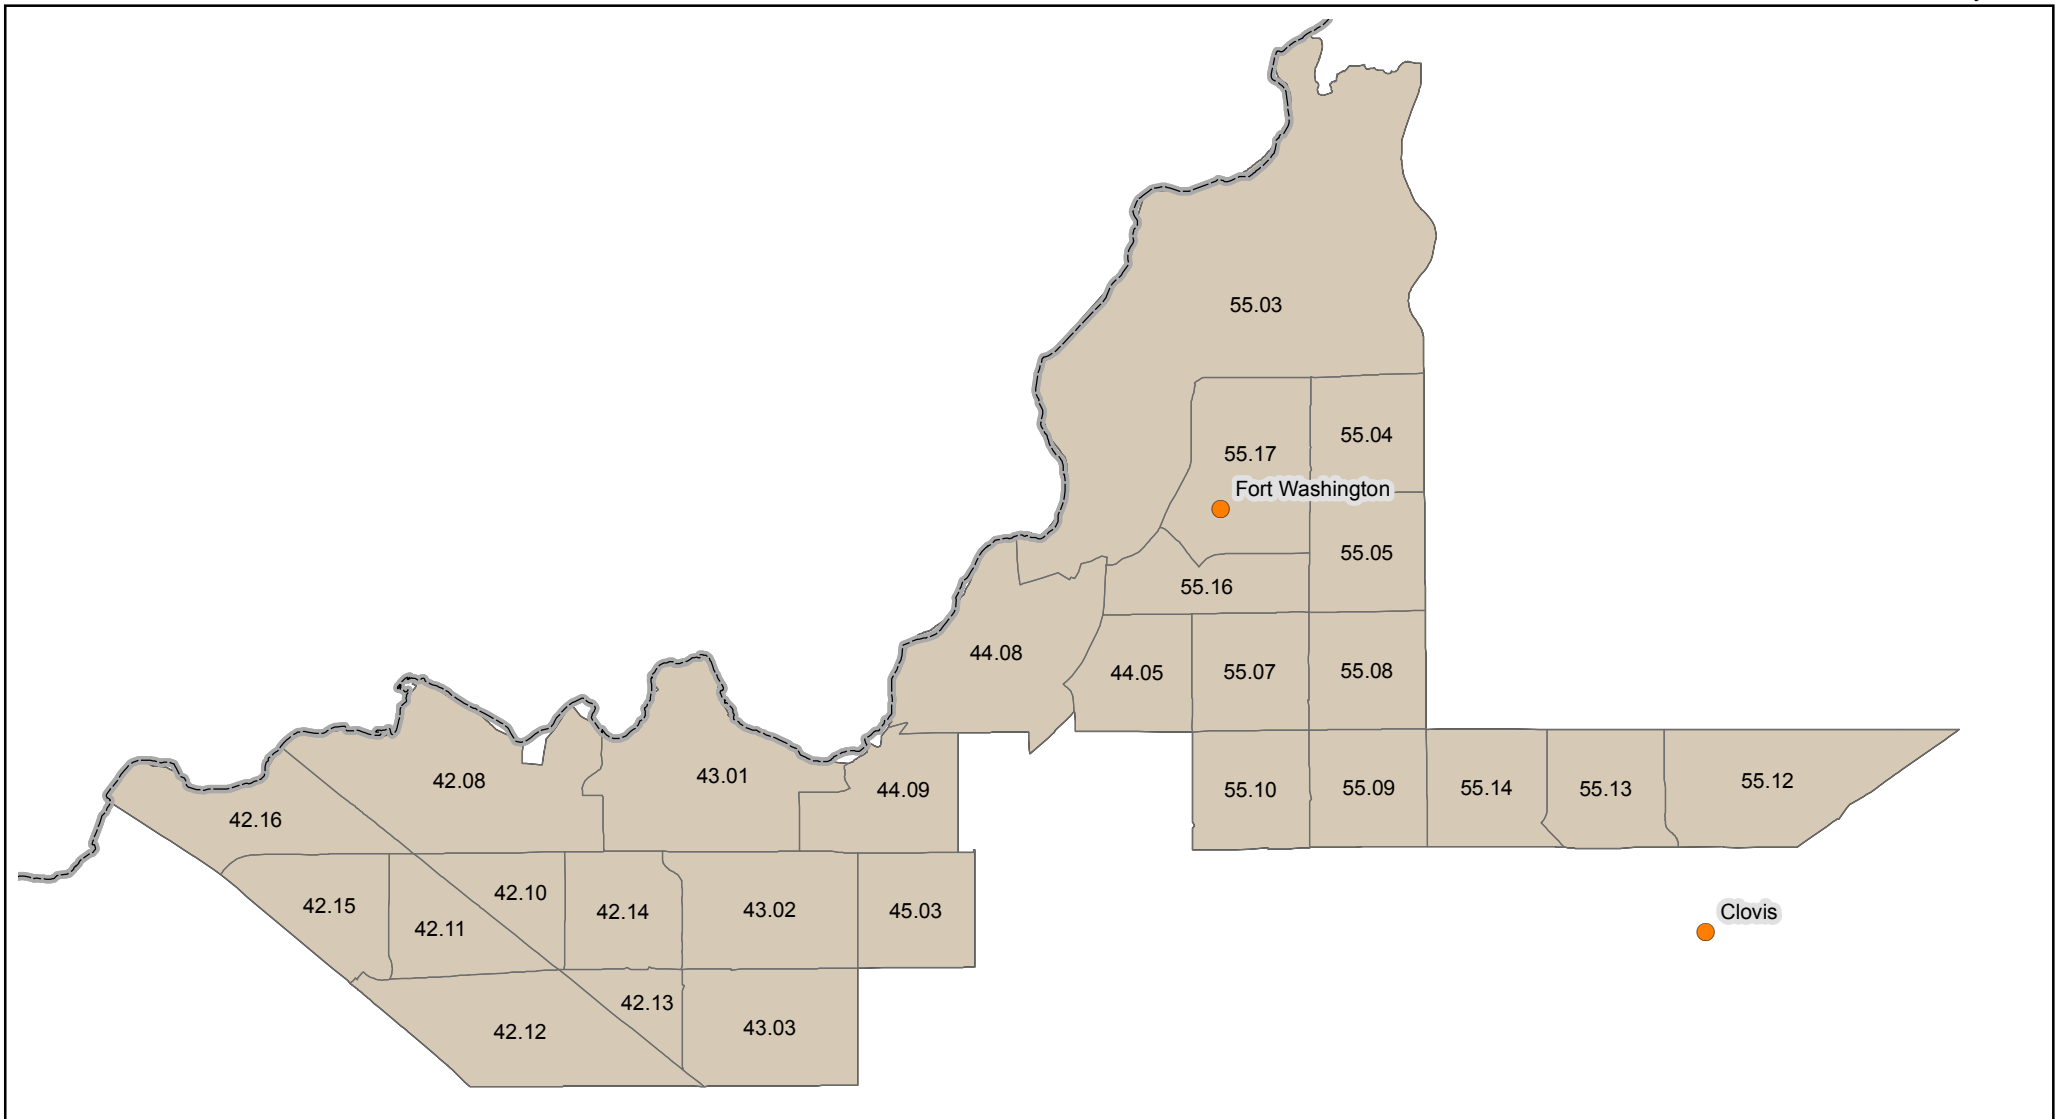

Fresno (FIPS 19)

- Rational Service Area (2010 Boundaries)
- MSSA Detail (Census Tract)
- MSSA Defined Area
- County