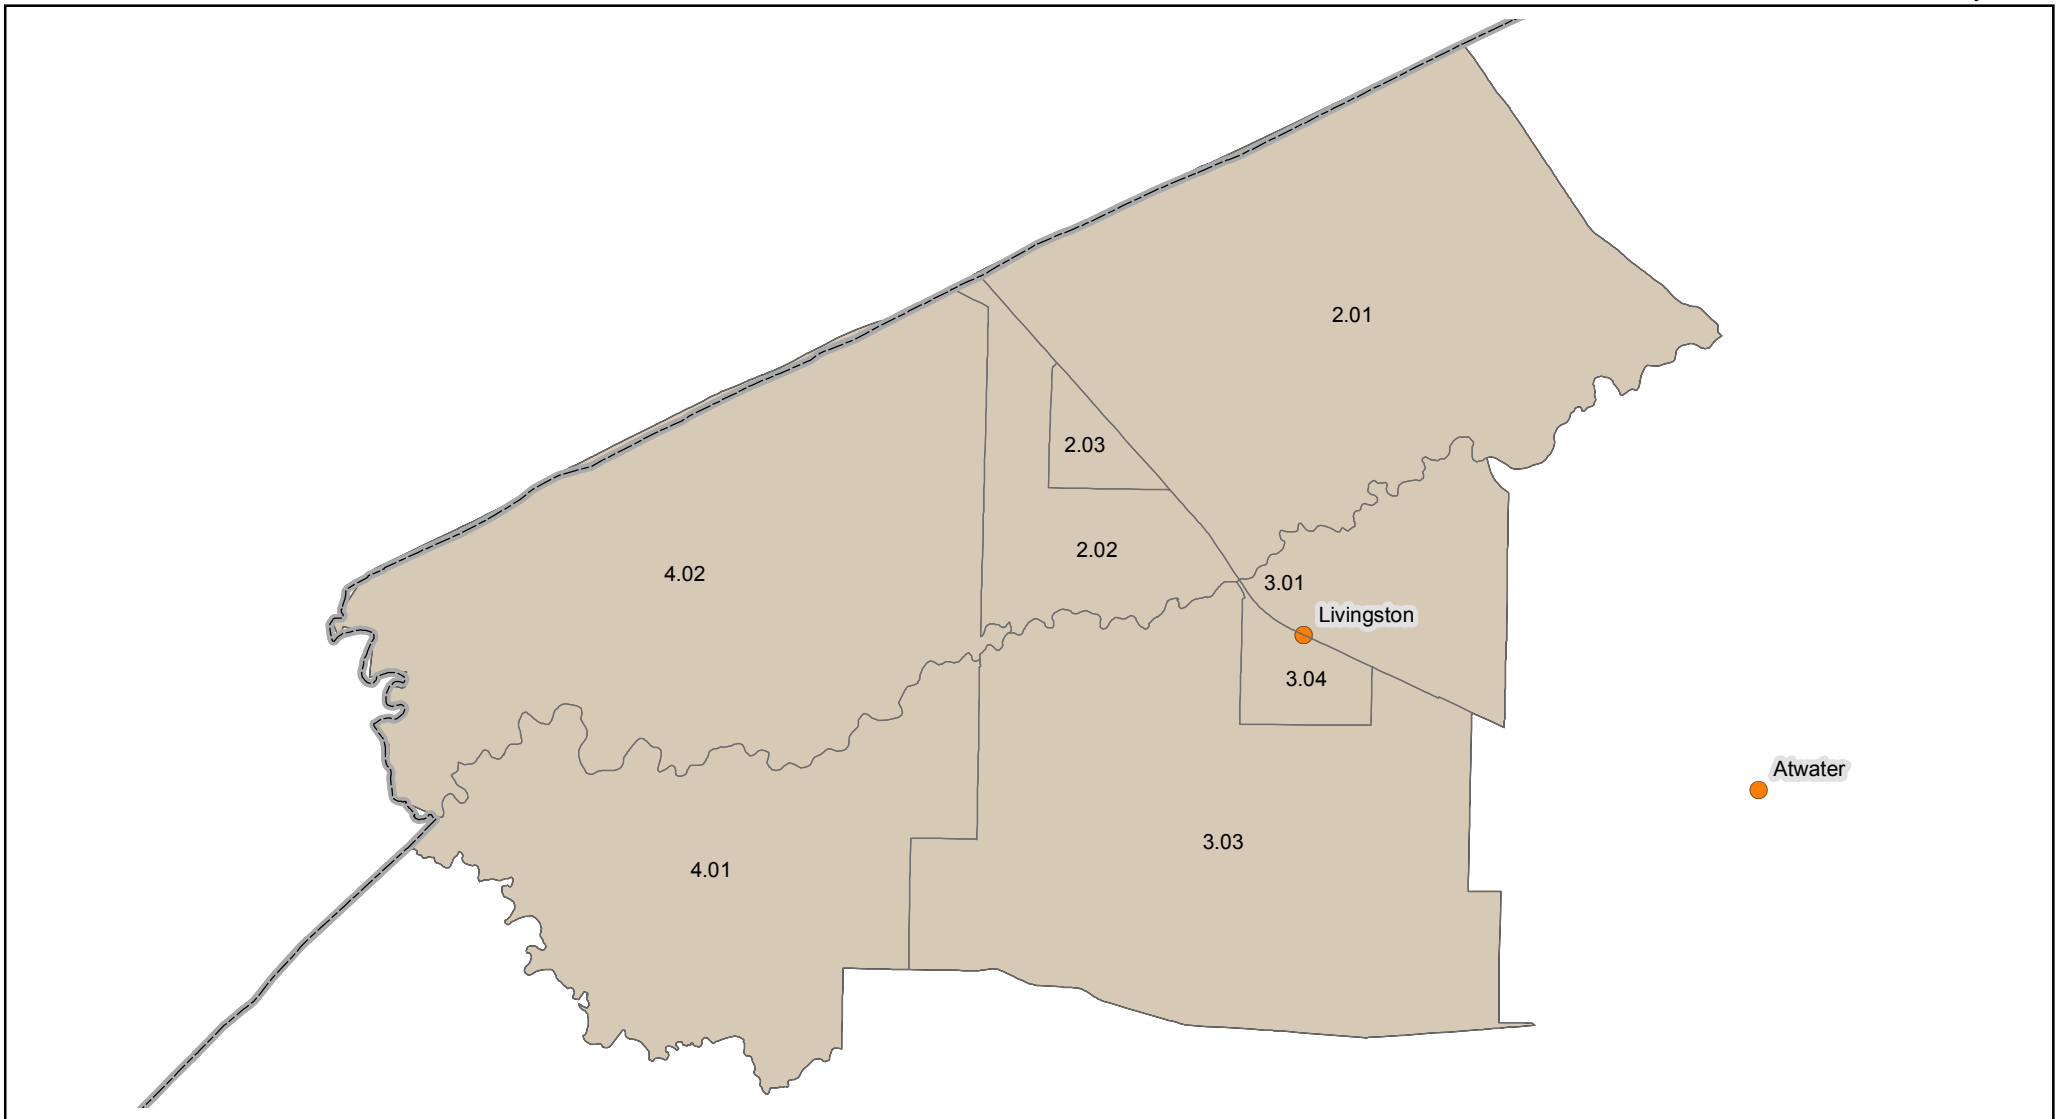

# Merced (FIPS 47)

- Rational Service Area (2010 Boundaries)
- MSSA Detail (Census Tract)
- MSSA Defined Area
- County