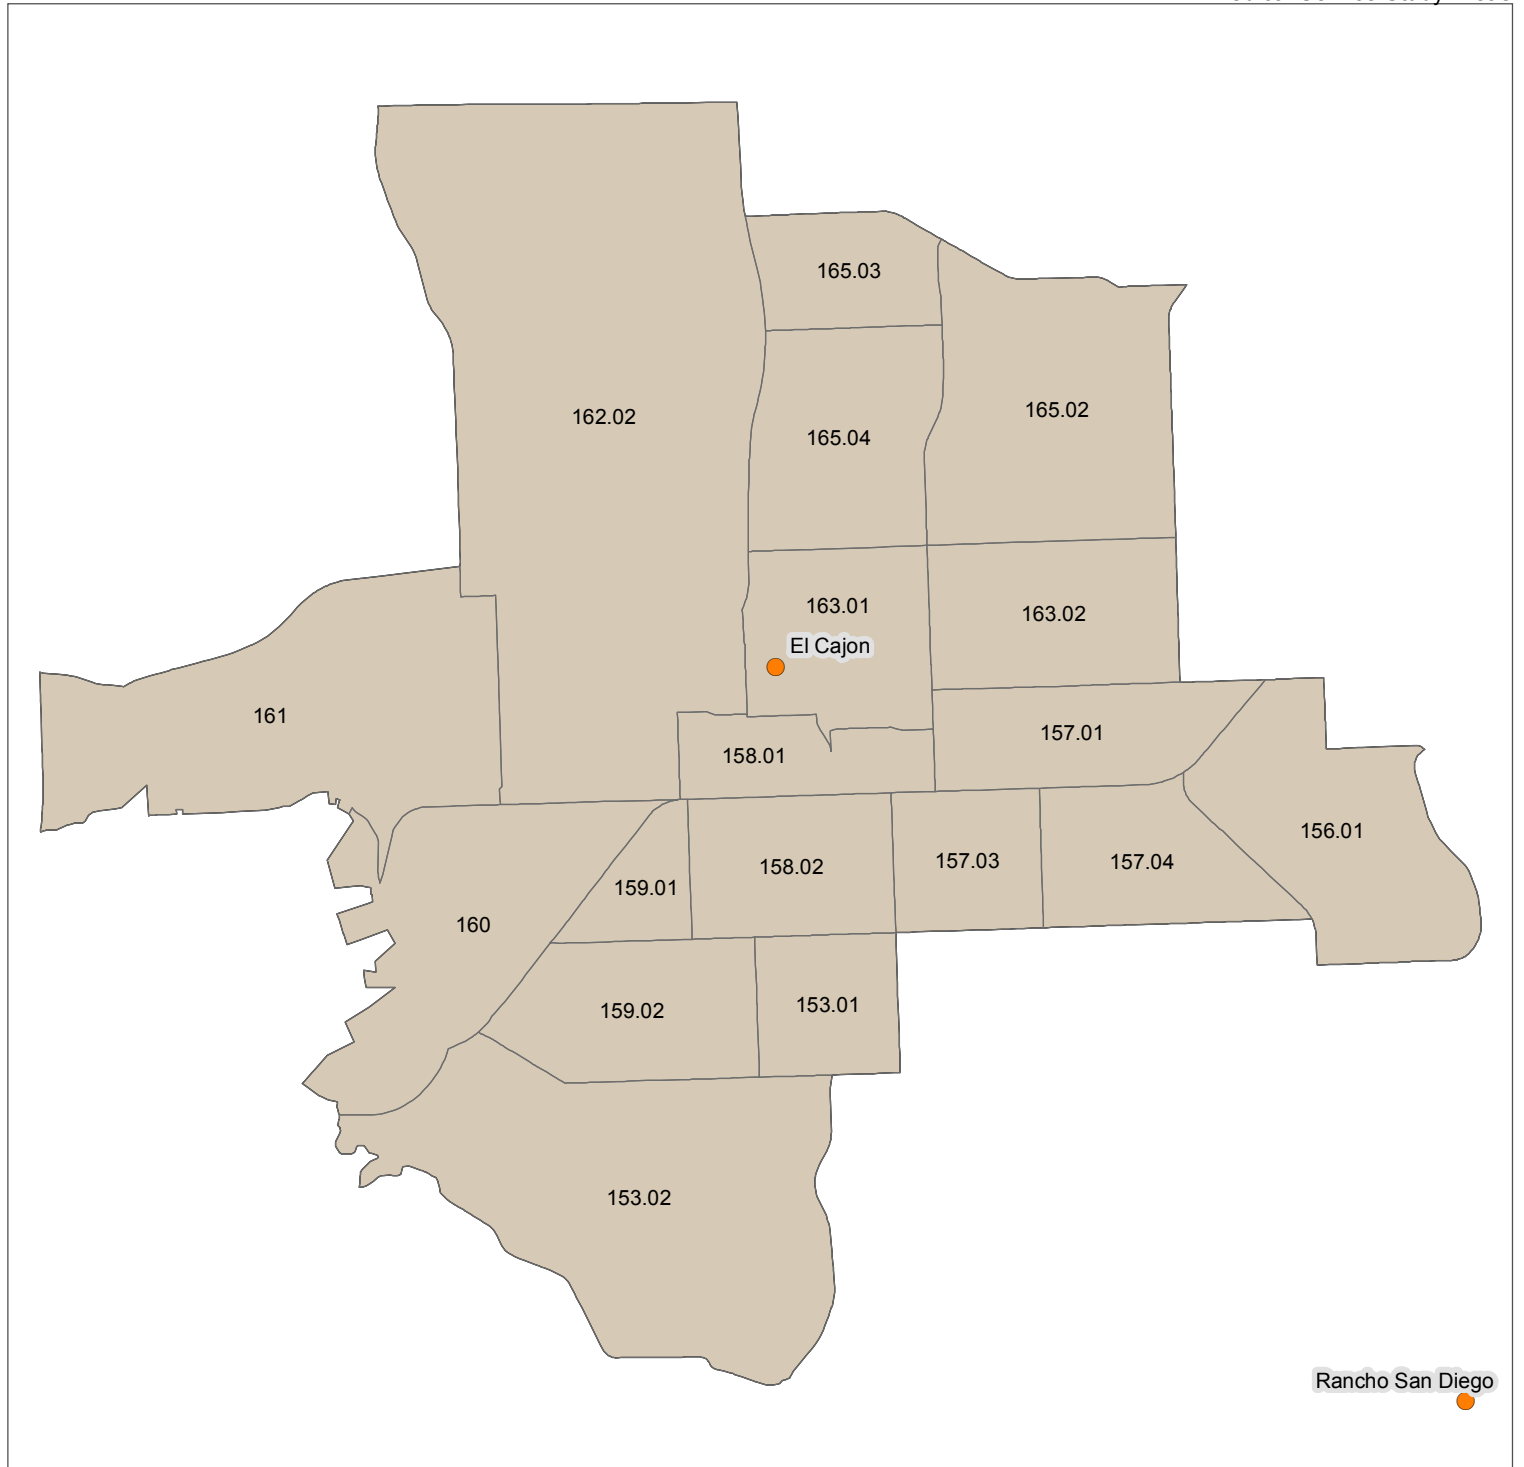

MSSA 161h (Urban)
El Cajon Central and South/
Fletcher Hills

San Diego (FIPS 73)

Medical Service Study Areas

Rational Service Area
(2010 Boundaries)

- MSSA Detail (Census Tract)
- MSSA Defined Area
- County