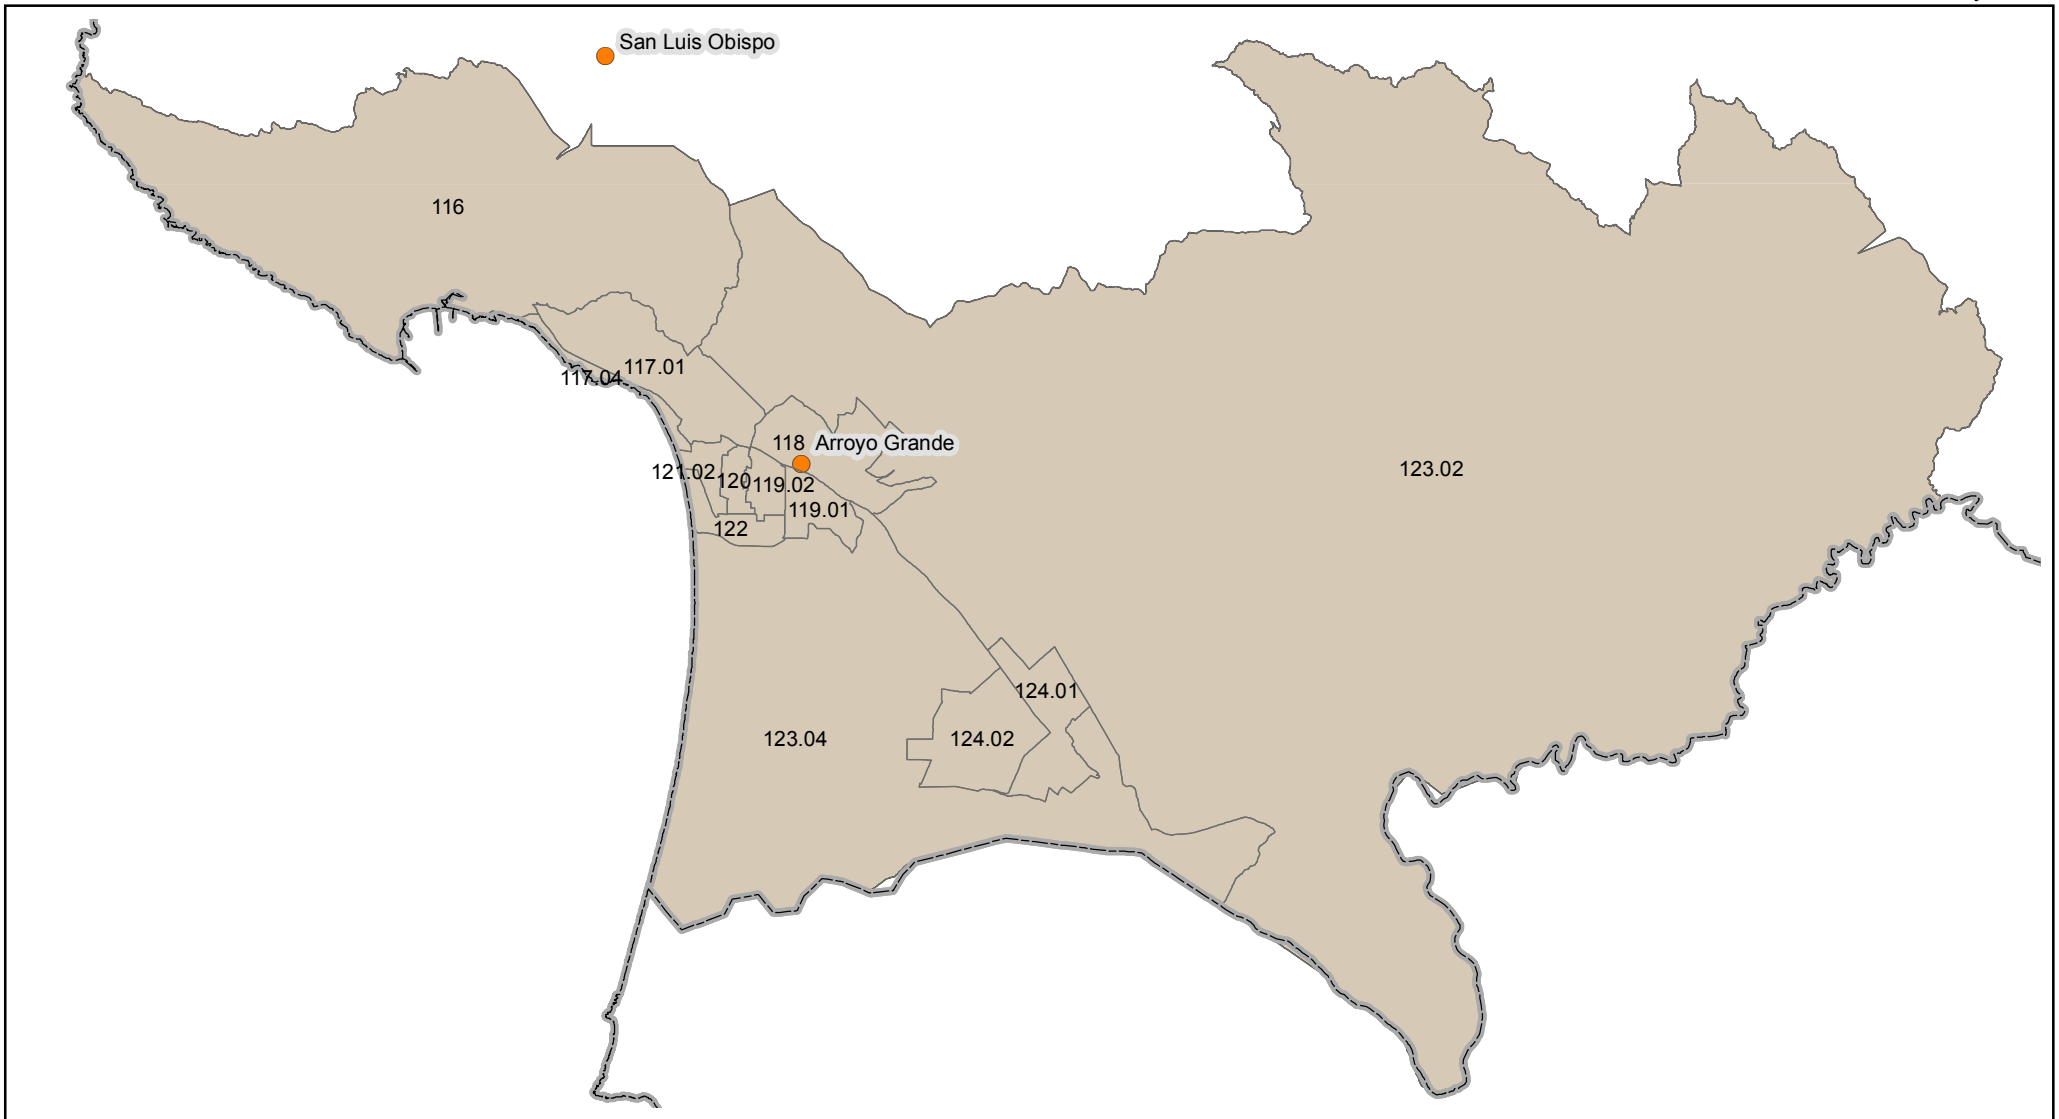

San Luis Obispo (FIPS 79)

- Rational Service Area (2010 Boundaries)
- MSSA Detail (Census Tract)
- MSSA Defined Area
- County