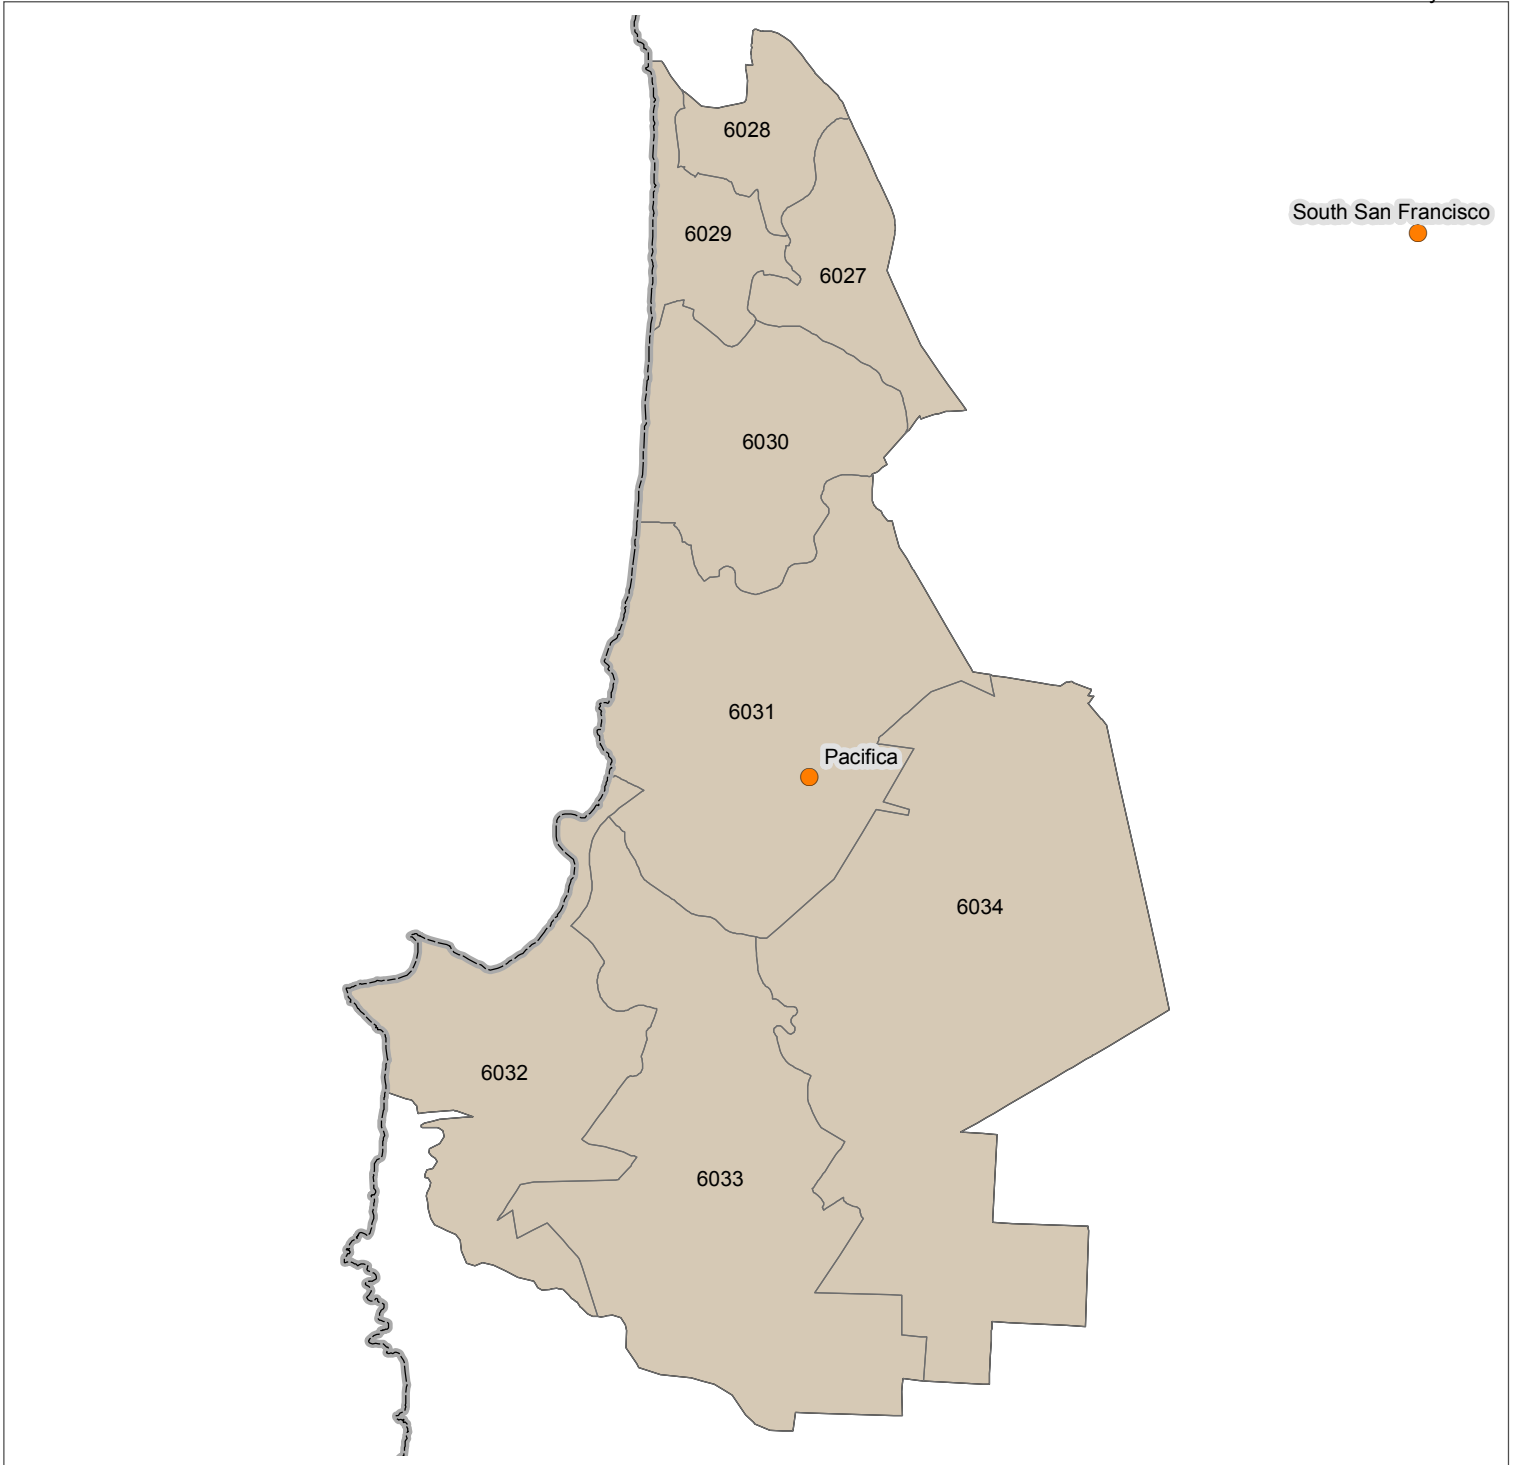

MSSA 175.3 (Urban)
Pacifica/Rockaway Beach/
San Pedro Terrace/
Sharp Park/Vallemar

San Mateo (FIPS 81)

Medical Service Study Areas

Rational Service Area
(2010 Boundaries)

- MSSA Detail (Census Tract)
- MSSA Defined Area
- County