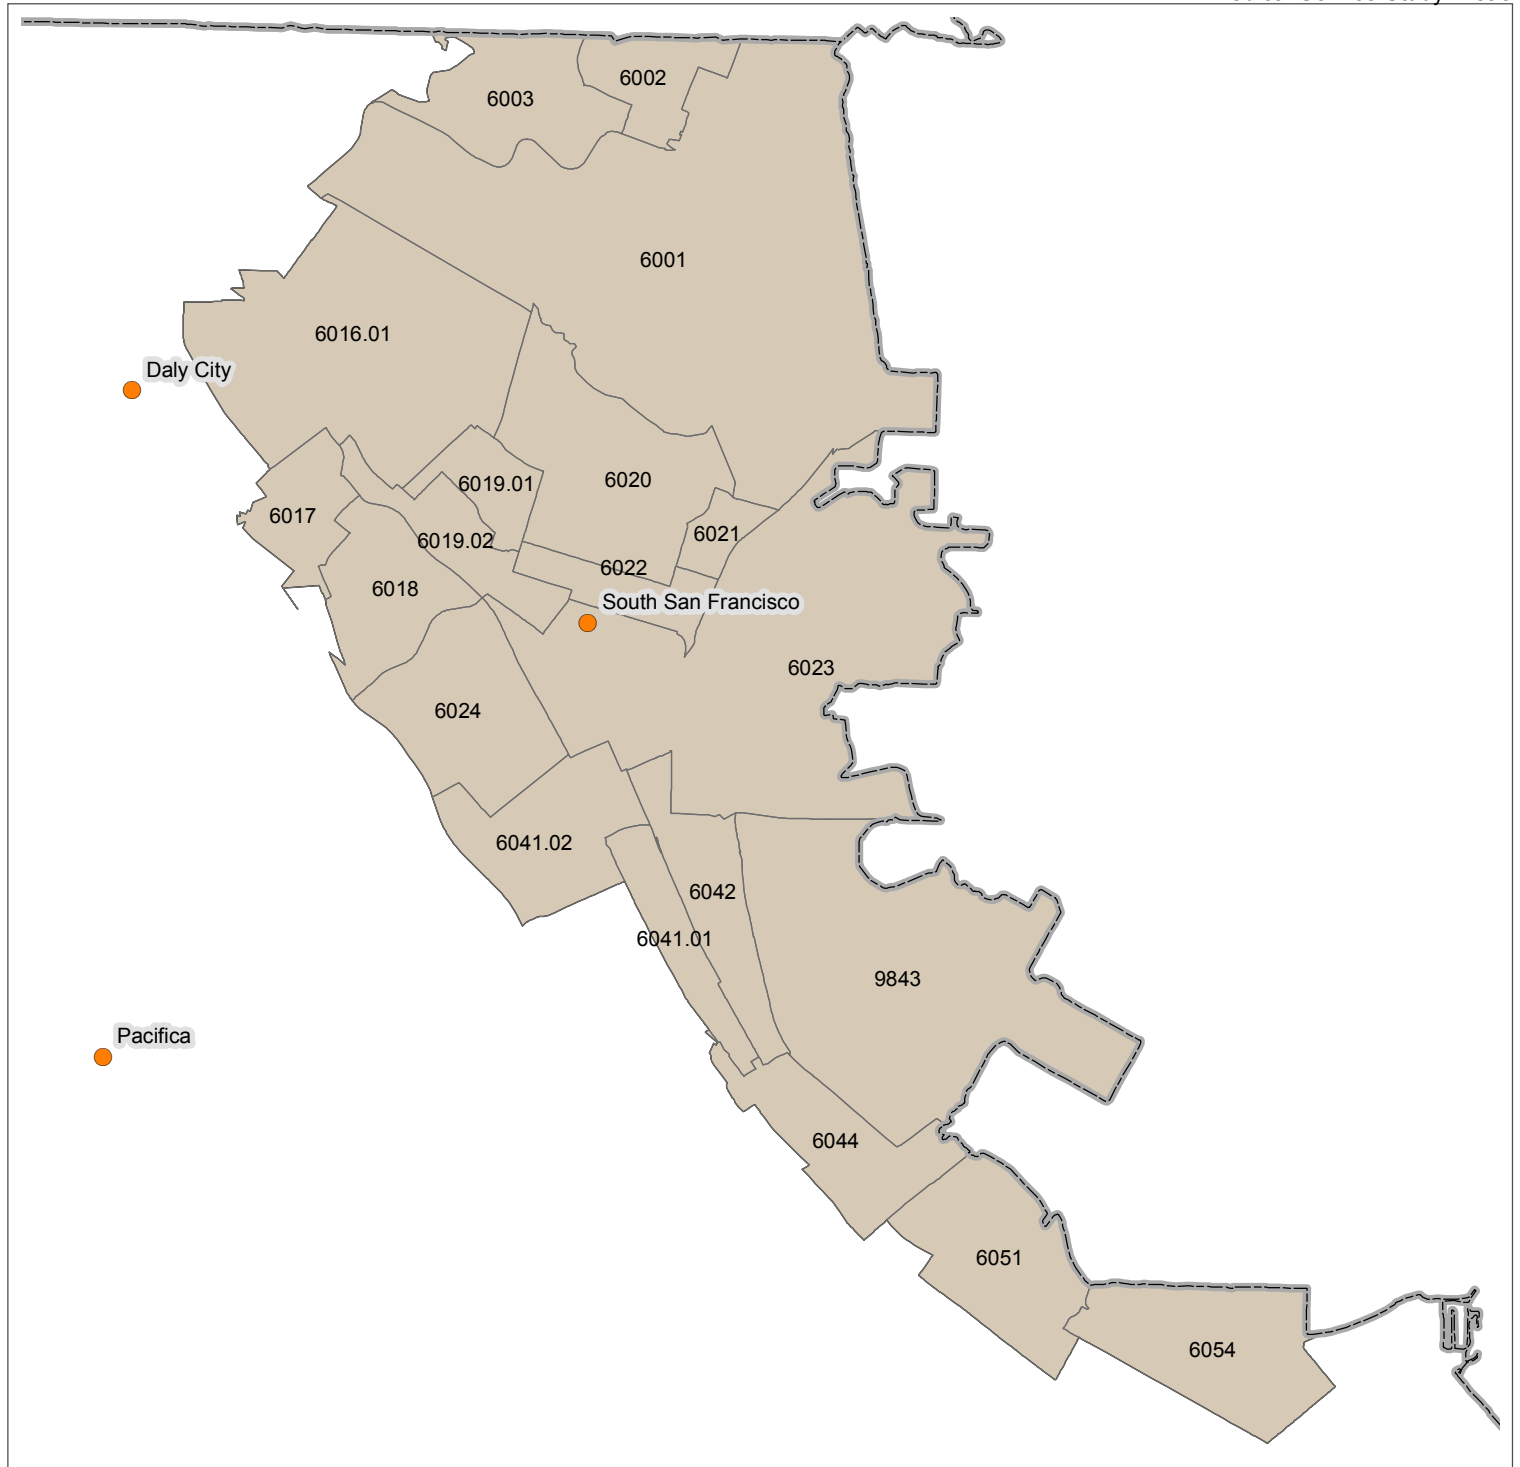

MSSA 176a (Urban)
Brisbane/Burlingame Northeast/
Colma/Daly City East/Millbrae East/
San Bruno/South San Francisco

San Mateo (FIPS 81)

Medical Service Study Areas

Rational Service Area
(2010 Boundaries)

- MSSA Detail (Census Tract)
- MSSA Defined Area
- County