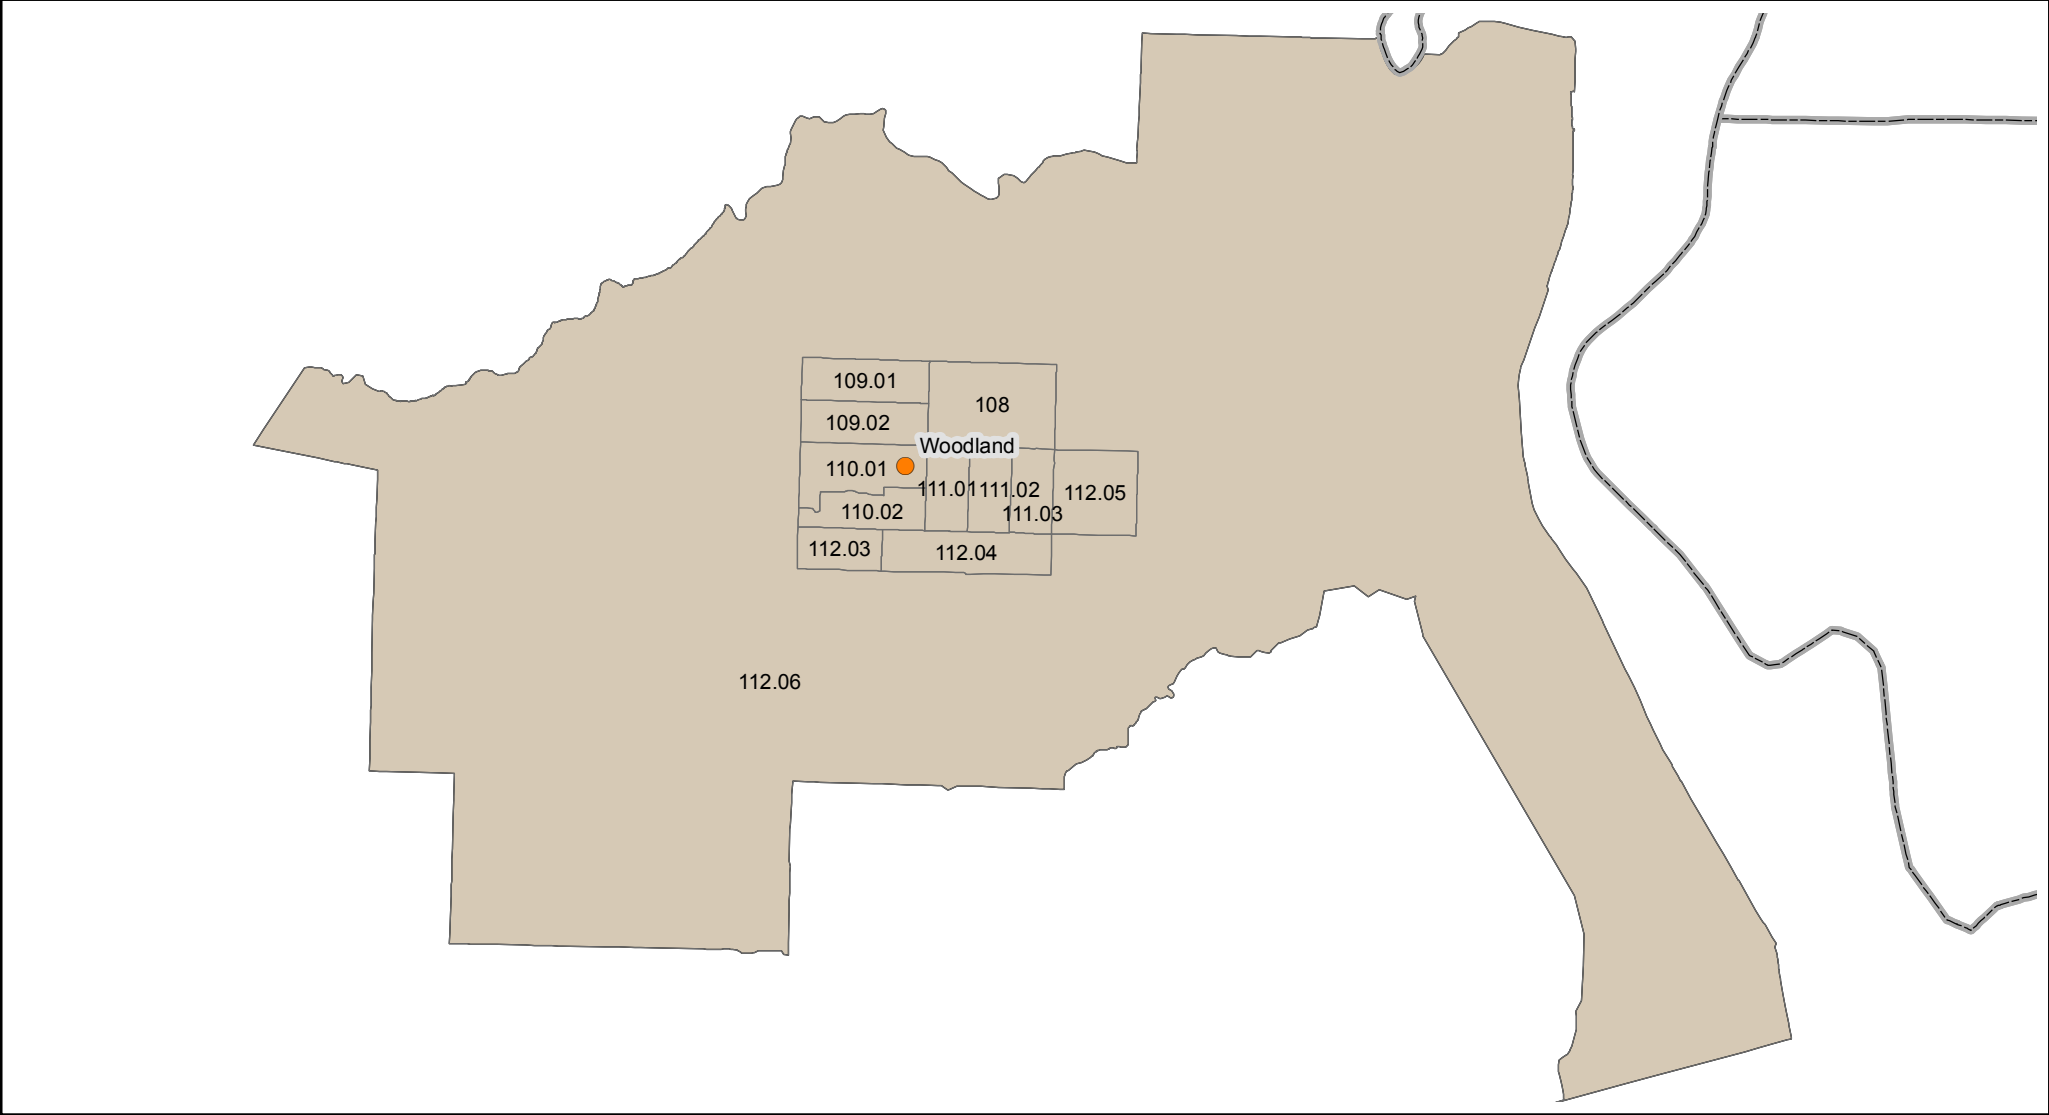

Yolo (FIPS 113)

- Rational Service Area (2010 Boundaries)
- MSSA Detail (Census Tract)
- MSSA Defined Area
- County